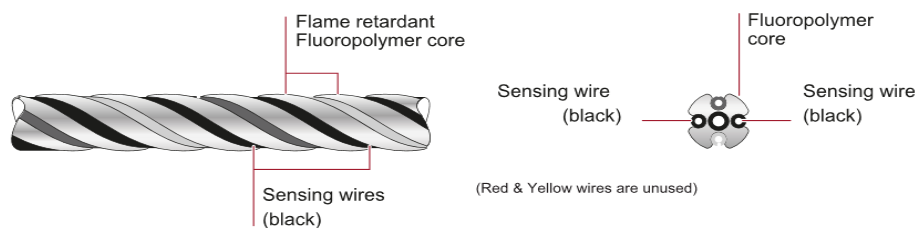

## Simple Operation

The conductive-polymer technology and fluoropolymer construction make EcoLeak sensing cable mechanically strong and resistant to corrosion and abrasion. The cable is constructed of two sensing wires embedded in a fluoropolymer carrier rod. The alarm module constantly monitors the sensing cable for continuity. The rugged cable construction exposes no metal, and enables the cable to be dried within seconds and re-used.

## Technical Information

<b>Breaking strength</b>	<b>Cable only: 72 kg</b> <b>Including connectors: 32 kg</b>
<b>Cut-through force</b>	>22 kg with 0.13 mm in blade; crosshead speed 0.2 in/min
<b>Abrasion resistance</b>	>65 cycles per UL 719
<b>Maximum continuous operating temperature</b>	75°C
<b>Connection</b>	<b>2 Pin, Male, Modular connector (not compatible with TraceTek 4 pin connectors)</b>

## Product Characteristics

**Cable diameter Continuity and signal wires Sensing wires Core** 2524 AT-BJC-50 Bulk Jumper Cable, 4 core, LSF, 50m reel

**End of line resistor** Factory fitted (82kΩ) not extendable.

## Performance Data

**Leak size to alarm** 50 mm (2") maximum at any point along sensing cable (tap water)

**Drying time** Cable dries and resets within 15 seconds of removal from standing water.

**Standard cleaning method** Wipe with clean damp cloth